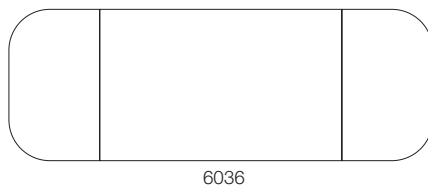

SCALE 1:50

Scale illustrations are available at www.stolab.se

FACTS BJÖRKA

CONCEPT

A classic drop-leaf table, with a solid, powerful design. The longitudinal central section did not just give the table stability: formerly you could rest your feet on it, thus avoiding contact with the cold floor.

DESIGN

Nils-Göran Gustafsson

ITEM NO.

6032, 6033, 6034, 6035, 6036

STYLE

Solid birch

FINISH

Clear varnish, soap, oil or stain

OTHER

The table-top is also available with straight corners. The Björka range also includes a chair, table, sideboard and cupboard. Supplied pre-assembled.