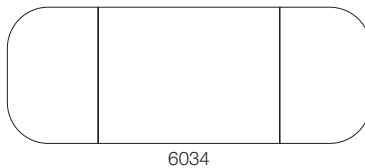

SCALE 1:50

Scale illustrations are available at www.stolab.se

FACTS BJÖRKA

CONCEPT

A classic drop-leaf table, with a solid, powerful design. The longitudinal central section did not just give the table stability: formerly you could rest your feet on it, thus avoiding contact with the cold floor.

DESIGN

Nils-Göran Gustafsson

ITEM NO.

6032, 6033, 6034, 6035, 6036

STYLE

Solid birch

FINISH

Clear varnish, soap, oil or stain

OTHER

The table-top is also available with straight corners. The Björka range also includes a chair, table, sideboard and cupboard. Supplied pre-assembled.