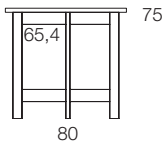

SCALE 1:50

Scale illustrations are available at www.stolab.se

FACTS BJÖRKA

CONCEPT

A classic drop-leaf table, with a solid, powerful design. The longitudinal central section did not just give the table stability: formerly you could rest your feet on it, thus avoiding contact with the cold floor.

DESIGN

Nils-Göran Gustafsson

ITEM NO.

6032, 6033, 6034, 6035, 6036

STYLE

Solid birch

FINISH

Clear varnish, soap, oil or stain

OTHER

The table-top is also available with straight corners. The Björka range also includes a chair, table, sideboard and cupboard. Supplied pre-assembled.