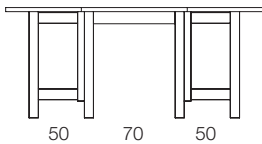

SCALE 1:50

Scale illustrations are available at www.stolab.se

FACTS BJÖRKA

CONCEPT

A classic drop-leaf table, with a solid, powerful design. The longitudinal central section did not just give the table stability: formerly you could rest your feet on it, thus avoiding contact with the cold floor.

DESIGN

Nils-Göran Gustafsson

ITEM NO.

6032, 6033, 6034, 6035, 6036

STYLE

Solid birch

FINISH

Clear varnish, soap, oil or stain

OTHER

The table-top is also available with straight corners. The Björka range also includes a chair, table, sideboard and cupboard. Supplied pre-assembled.