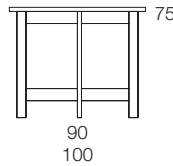

SCALE 1:50

Scale illustrations are available at www.stolab.se

FACTS BJÖRKA

CONCEPT

A classic drop-leaf table, with a solid, powerful design. The longitudinal central section did not just give the table stability: formerly you could rest your feet on it, thus avoiding contact with the cold floor.

DESIGN

Nils-Göran Gustafsson

ITEM NO.

6032, 6033, 6034, 6035, 6036

STYLE

Solid birch

FINISH

Clear varnish, soap, oil or stain

OTHER

The table-top is also available with straight corners. The Björka range also includes a chair, table, sideboard and cupboard. Supplied pre-assembled.