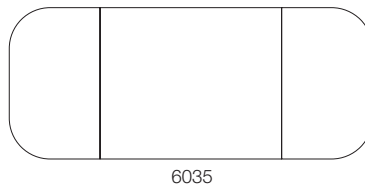

SCALE 1:50

Scale illustrations are available at www.stolab.se

FACTS BJÖRKA

CONCEPT

A classic drop-leaf table, with a solid, powerful design. The longitudinal central section did not just give the table stability: formerly you could rest your feet on it, thus avoiding contact with the cold floor.

DESIGN

Nils-Göran Gustafsson

ITEM NO.

6032, 6033, 6034, 6035, 6036

STYLE

Solid birch

FINISH

Clear varnish, soap, oil or stain

OTHER

The table-top is also available with straight corners. The Björka range also includes a chair, table, sideboard and cupboard. Supplied pre-assembled.