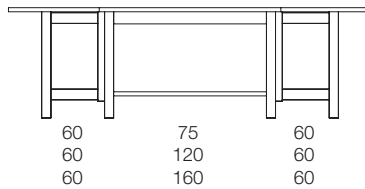

SCALE 1:50

Scale illustrations are available at www.stolab.se

FACTS BJÖRKA

CONCEPT

A classic drop-leaf table, with a solid, powerful design. The longitudinal central section did not just give the table stability: formerly you could rest your feet on it, thus avoiding contact with the cold floor.

DESIGN

Nils-Göran Gustafsson

ITEM NO.

6032, 6033, 6034, 6035, 6036

STYLE

Solid birch

FINISH

Clear varnish, soap, oil or stain

OTHER

The table-top is also available with straight corners. The Björka range also includes a chair, table, sideboard and cupboard. Supplied pre-assembled.