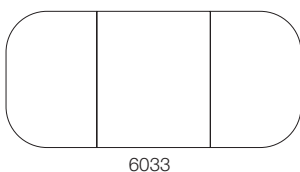

SCALE 1:50

Scale illustrations are available at www.stolab.se

FACTS BJÖRKA

CONCEPT

A classic drop-leaf table, with a solid, powerful design. The longitudinal central section did not just give the table stability: formerly you could rest your feet on it, thus avoiding contact with the cold floor.

DESIGN

Nils-Göran Gustafsson

ITEM NO.

6032, 6033, 6034, 6035, 6036

STYLE

Solid birch

FINISH

Clear varnish, soap, oil or stain

OTHER

The table-top is also available with straight corners. The Björka range also includes a chair, table, sideboard and cupboard. Supplied pre-assembled.